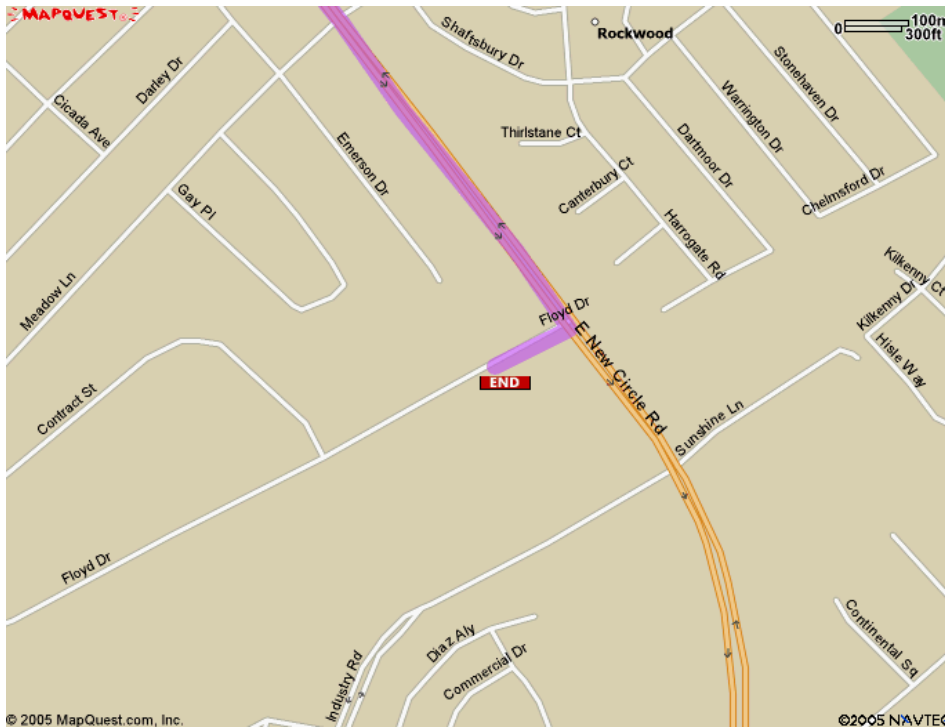

Directions To Henderson Services, LLC Lexington Office

From Louisville, KY

- * I-64 E toward LEXINGTON
- * Take the US-27 / US-68 exit- EXIT 113- toward PARIS / LEXINGTON
- * Turn RIGHT onto N BROADWAY / PARIS PIKE / US-68 W / US-27 S. Continue to follow N BROADWAY / US-68 W / US-27 S
- * Turn LEFT onto W NEW CIRCLE RD / US-60 BYP E / US-421 BYP S / US-25 BYP S / KY-4 S.
- * Turn RIGHT onto FLOYD DR
- * Henderson is on the left

From Cincinnati, OH

- * Take I-75 S. Toward Lexington
- * Take the US-27 / US-68 exit- EXIT 113- toward PARIS / LEXINGTON
- * Turn LEFT onto W NEW CIRCLE RD / US-60 BYP E / US-421 BYP S / US-25 BYP S / KY-4 S
- * Turn RIGHT onto FLOYD DR.
- * Henderson is on the left

From Knoxville, Tennessee

- * Take I-75 N
- * Take the US-60 exit- EXIT 110- toward LEXINGTON
- * Turn LEFT onto WINCHESTER RD / US-60 W
- * Merge onto E NEW CIRCLE RD / US-60 BYP W / US-421 BYP N / US-25 BYP N / KY-4 N
- * Turn LEFT onto FLOYD DR
- * Henderson is on the left